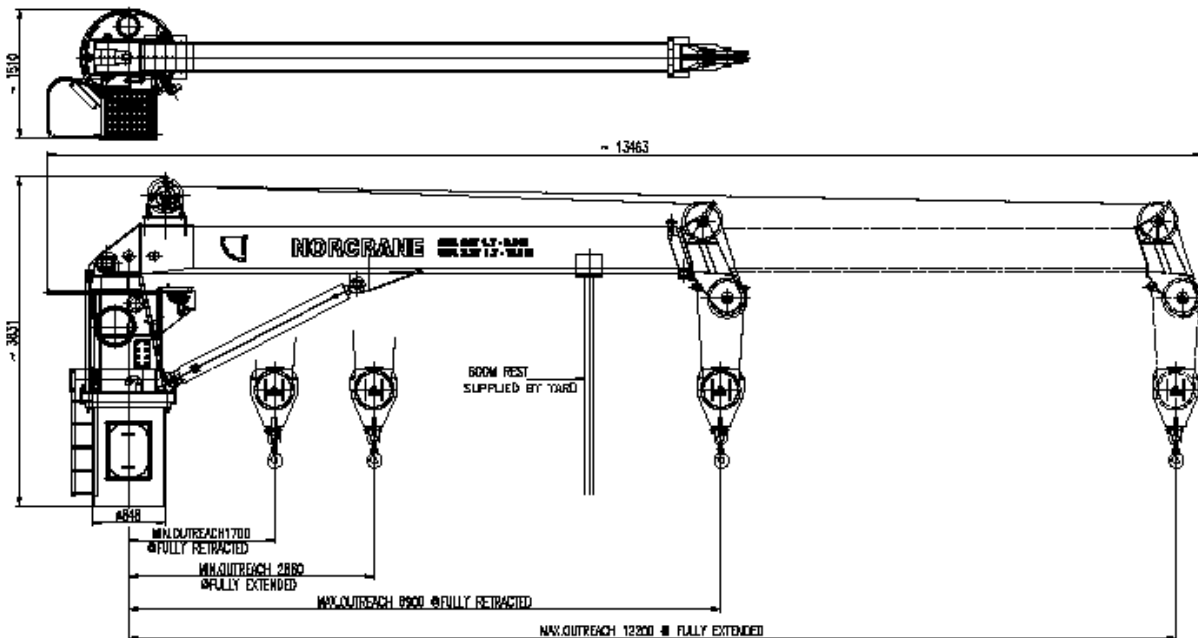

TC-063-059069/022122

TELESCOPE MARINE CRANE

SPECIFICATION

S.W.L	: 5.9T @ 1.7-6.9M
	: 2.2T @ 1.7-12.2M
Max. Outreach	: 12.2 M
Min. Outreach	: 1.7 M
Hook Travel	: 30 M
Hoisting Speed	: 0~20 m/min
Luffing Time (average)	: 30 Sec.
Slewing Sector	: 360°
Number Of Falls	: 2
Slewing Speed	: 1 rpm
Power Pack	: Build in
Max. Tilting Moment	: 63TM
Max. Thrust Force	: 12T
Max. List/Trim	: 5/2°