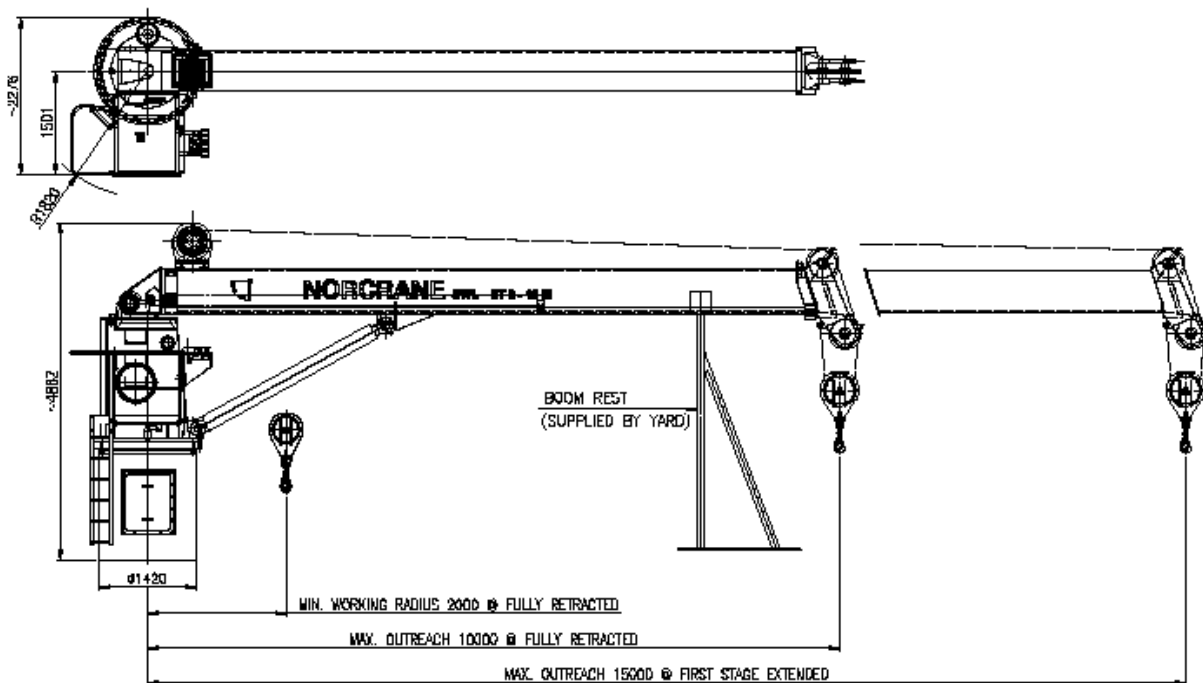

TC-145-0515

TELESCOPE MARINE CRANE

SPECIFICATION

S.W.L : 10T @ 2-7.5M
: 5T @ 2-15M
Max. Outreach : 15 M
Min. Outreach : 2 M
Hook Travel : 20 M
Hoisting Speed : 0~20 m/min
Luffing Time (average) : 40 Sec.
Slewing Sector : 360°
Number Of Falls : 2
Slewing Speed : 1 rpm
Power Pack : Build in
Max. Tilting Moment : 132TM
Max. Thrust Force : 13T
Max. List/Trim : 5/2°